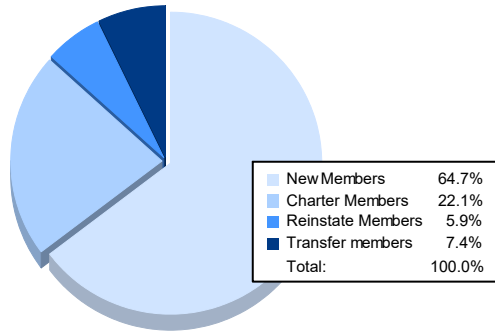

Year	New Clubs	Dropped Clubs	Gain/ Loss Clubs	New Members	Charter Members	Reinstate Members	Transfer Members	Total Member Added	Total Members Dropped	Gain/ Loss Members
2016-2017	1	0	1	128	20	3	10	161	148	13
2017-2018	1	0	1	111	24	1	16	152	149	3
2018-2019	0	0	0	112	0	7	7	126	126	0
2019-2020	1	0	1	60	35	3	10	108	138	-30
2020-2021	2	2	0	44	15	4	5	68	109	-41
<b>Average</b>	<b>1</b>	<b>0</b>	<b>1</b>	<b>91</b>	<b>19</b>	<b>4</b>	<b>10</b>	<b>123</b>	<b>134</b>	<b>-11</b>

### Membership Composition June 2021 Cumulative